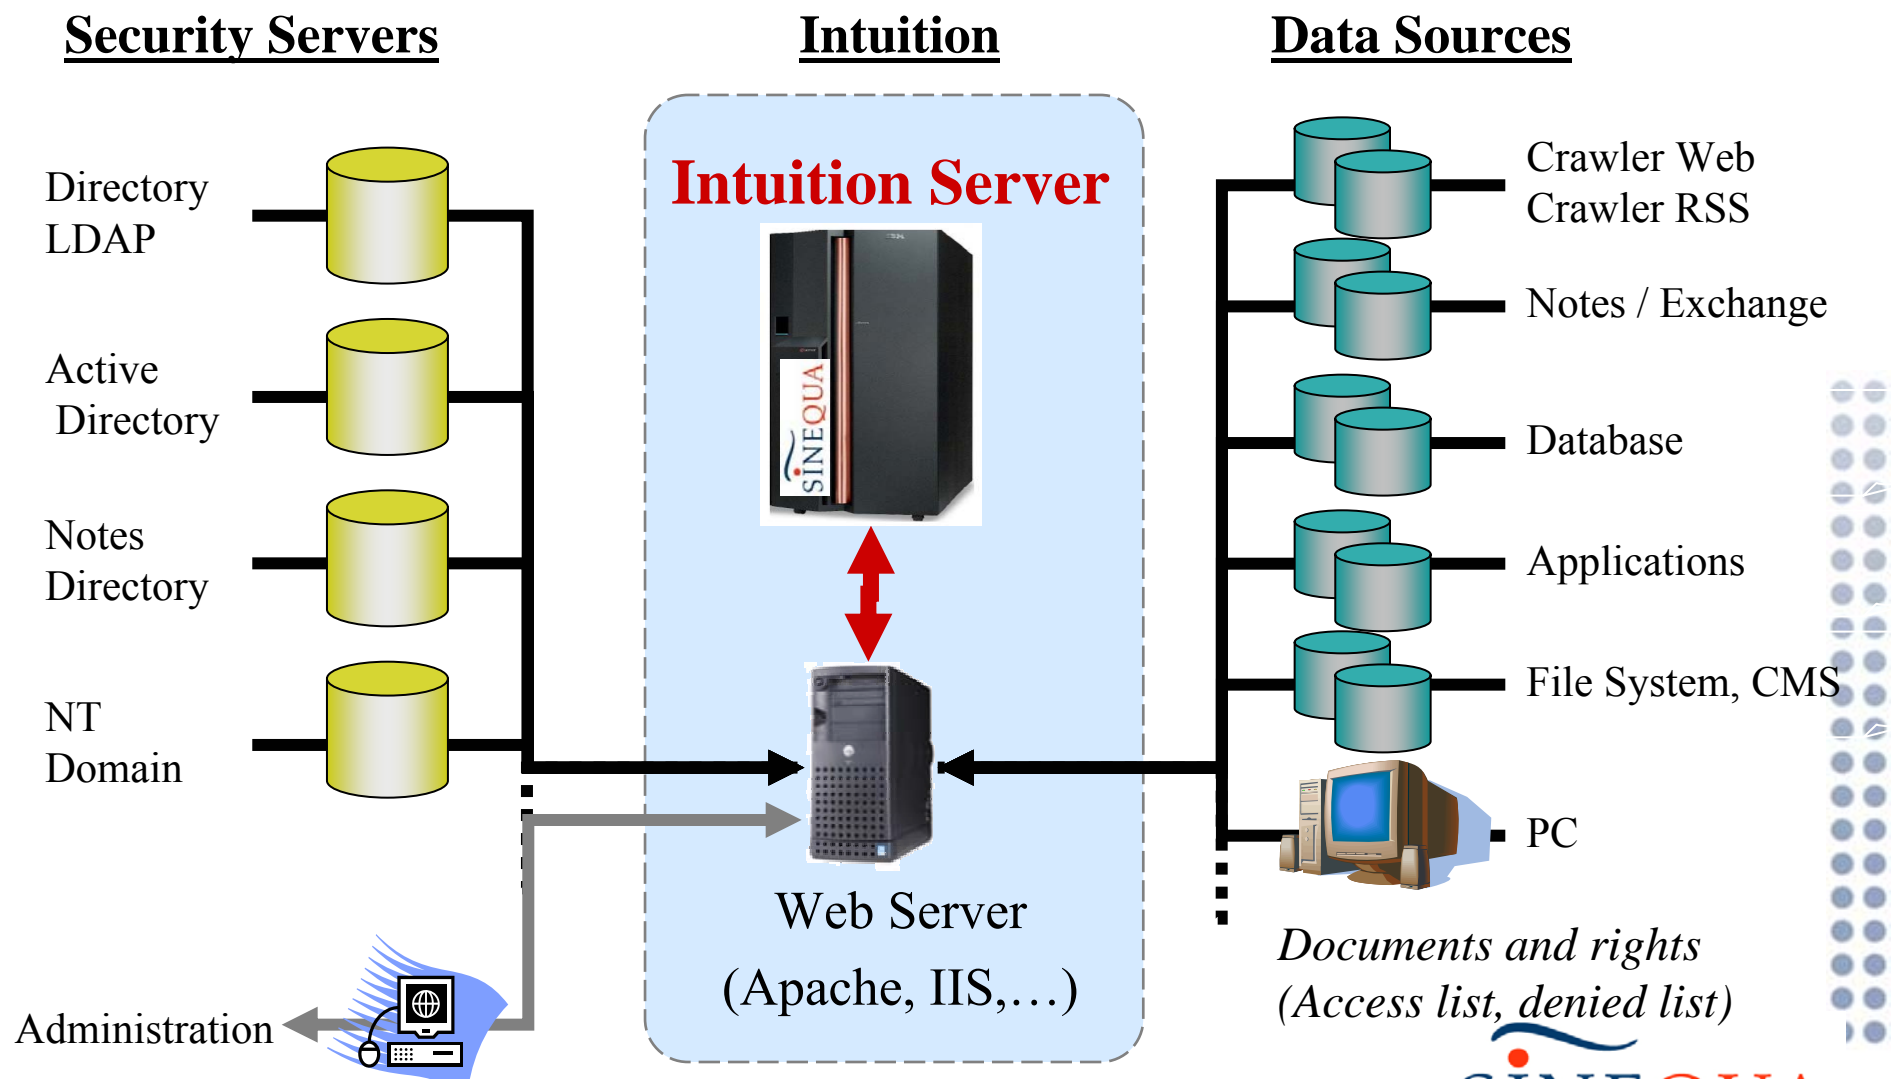

Back-Office Intuition Architecture